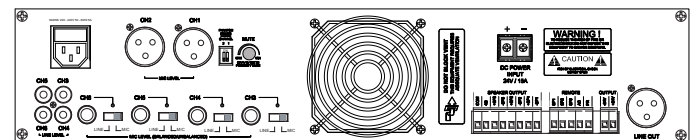

Packing information

Qty per carton : 1 unit
L x W x H : MA2060 / MA2012 / MA2024
: 550 x 425 x 180 mm
Weight : MA2060 - 11.00 kg
: MA2012 - 12.40 kg
: MA2024 - 13.80 kg

Rear View: