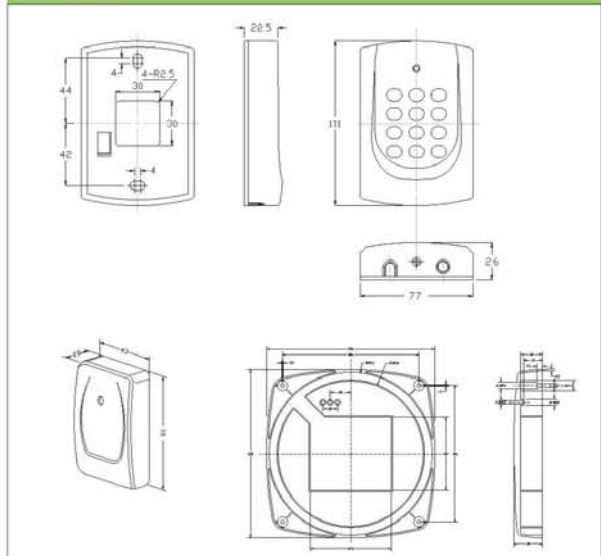

#### Dimensions

Specification	
RF Frequency	125KHz / 13.56MHz
Power Requirement	125K 9 - 16VDC
	13.56M 9 - 24VDC
Power Consumption	<1.5W
Communication Interface	RS-485 (737H only), TTL Wiegand (737U only) and OMRON
Baud Rate	9600 bps / 19200 bps (N, 8, 1)
Environment	-20°C ~ +75°C
Compliance	ISO 14443A (13.56M only)
Proximity Reading Range	125K 12-20cm
	13.56M 3-8cm
Read / Write	125K Read Only
	13.56M Read / Write
Supported Tags	125K EM4001 / EM4012 Compliant Mifare Ultra Light (L10) Mifare Standard (S50) Mifare Plus (P60)
	13.56M
Indicator	A bi-color LED and a beeper
Waterproof	Yes
Color	Dark Pearl Gray
Dimension (mm)	113(H)*71(W)*36(D)
Weight (g)	80±10
Housing Material	ABS

#### Dimension