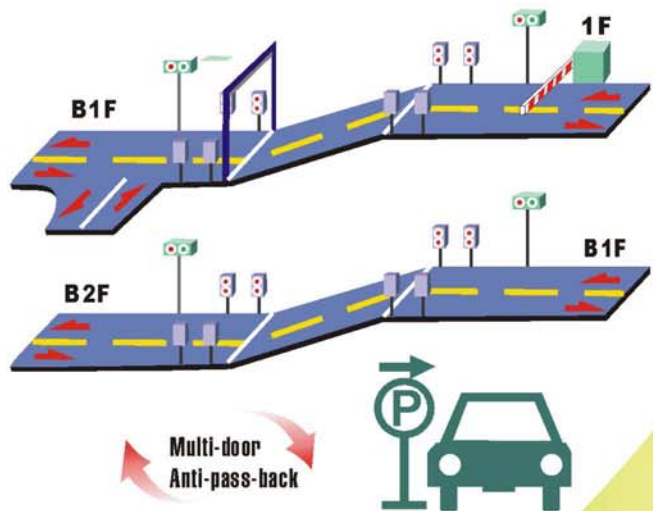

## Wiegand / RS-485 Reader

**AR-737H/U** 125K/MIFARE

- Various programmable output formats WG26/34, ABA-II, ASYNC & OMRON
- Anti-pass-back supported when integrating with other networking readers / stand-alone controllers
- Built-in watchdog to prevent the system from halting
- Easily integrated with Soyal or other access control systems.

LIFT CONTROL

PARKING

Multi-door  
Anti-pass-back

**SOYAL**®

FC CE  
SOR MA